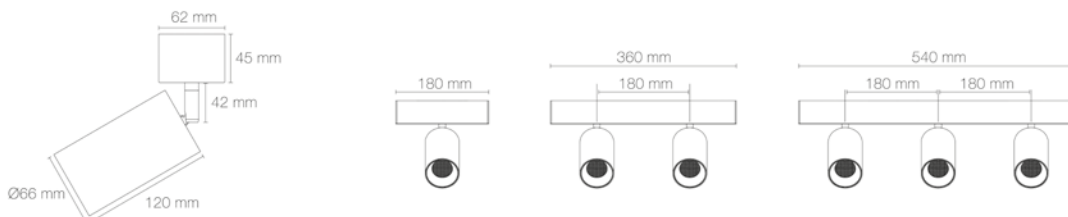

NUMBER OF HEADS			CODE
1 head			29300
2 head	Matt White ☐		29320
3 head			29330
1 head		H05S-K	29301
2 head	Matt Black ☐		29321
3 head			29331