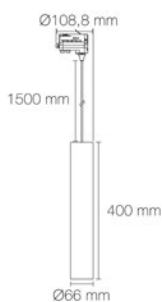

W	KELVIN	LUMENS	LUMENS/W	CRI	SDCM				A → G
Mounted with LED'UP UNIVERSAL SWITCH, TRIAC variation.									
6	2700K/3000K/4000K	500/525/600	88	90	5	230VAC	60°	H03W-F 2x0,5mm²	F