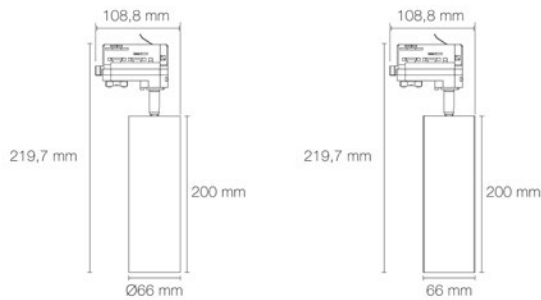

ANOVI UNIVERSAL BOXE RAIL LED

Material: Aluminium

Type of optics/diffuser/glass: Low luminance honeycomb

Lens material: Polycarbonate

Pre-wiring: Adapter for three-circuit track

Quick connection: junction box with pre-connected socket included

Operating temperature: -20°C/+40°C

Installation precautions: Installation under false ceiling/under concrete-brick-flooring

Additional information: Adapts to your desires thanks to its range of accessories

W	KELVIN	LUMENS	LUMENS/W	CRI	SDCM				A → G
Fitted with LED'UP UNIVERSAL SWITCH, TRIAC dimmable.									
6	2700K/3000K/4000K	500/525/600	88	90	5	230VAC	60°	H05S-K	F