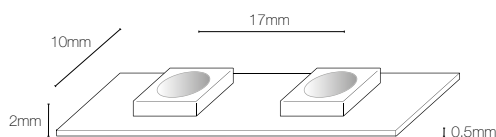

LEDline™

Power supply/voltage: 24VDC

Reel length: 30m

Operating temperature: -20°C/+45°C

Cut-point: 100mm

Installation precaution(s): 3M™ self adhesive backing, must be mounted on a clean surface. Strip must not be bent more than 60 degrees

Additional information: Connectors sold separately

W/M	KELVIN	LUMENS/M	LUMENS/W	LEDs/M	CRI		A → G	CODE
14.4	3000K	1300	90	60	90	120°		EN-ST903B/30
	4000K	1400	97					EN-ST903B/40

ACCESSORIES

LED STRIP CONNECTORS

	LEDLine™ Single colour strip connector.	EN-ST524A
	LEDLine™ Single colour wired strip connector.	EN-ST524B
	LEDLine™ Single colour inter-connection strip connector.	EN-ST524C

LED DRIVERS

	16W Non-dimmable 24V constant voltage driver.	1m per driver	AU-LED1624CV
	75W Non-dimmable 24V constant voltage driver.	5m per driver	EN-LED7524
	75W Triac dimmable 24V constant voltage driver.	5m per driver	EN-LEDD7524