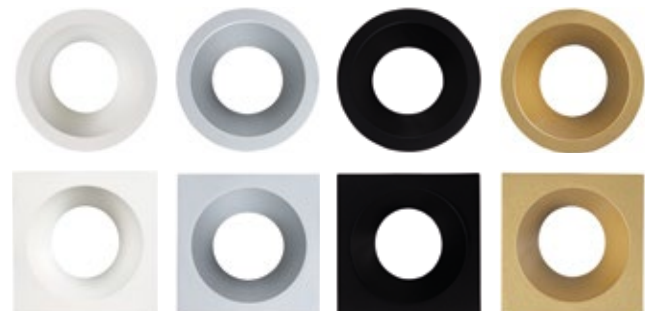

LED'UP UNIVERSAL ESTHET ASYM

	ROUND	SQUARE
	CODE	CODE
	5770	5780
	5773	5783
	5775	5785
	5776	5786

Round dimensions: Ø82mm x 45.90mm

Square dimensions: 82mm x 82mm x 45.90mm