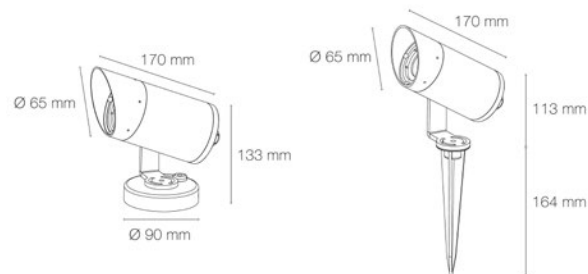

TUBE 1

Power supply/voltage: 230VAC
Number of LEDs: 1
Optic/diffuser/glass type: Low-glare optic
Lens material: Glass
Surface treatment: Anti-corrosion treated body and post
Operating temperature : -20°C/+40°C

CRI >80
↻
⚡
⊗
IP65
IK05
30,000H
L70 / B10 25°C
CE
Warranty 5 YEARS

Black

W	KELVIN	LUMENS	LUMENS/W	CRI	Beam	A → G	CODE

ON BASE

Wired for 1m

Die-cast aluminium body

5	3000K	440	88	>80	23°	HO5RN-F 3x0,75mm²	E	38300
	4000K	460	92				F	38301

ON SPIKE

Wired for 1m with quick connectors IP68 Plug & Play

Die-cast aluminium body and spike

5	3000K	440	88	>80	23°	HO5RN-F 3x0,75mm²	E	38200
	4000K	460	92				F	38201