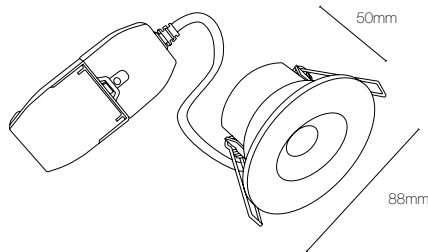

CRI 90
30 Min 60 Min 90 Min
3000K 4000K 5700K
IP65
40,000H
Warranty 5 YEARS