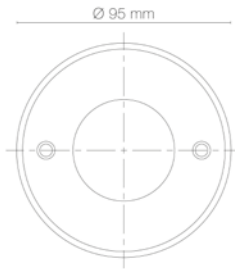

ROUND

SQUARE

W	KELVIN	LUMENS	LUMENS/W	CRI	A → G	CODE	CODE	
10	2400K/3000K/4000K	1000/1090/1140	114	>80	10°	HO5RN-F	54106	54116
		1000/1090/1140	114		23°	3x0,75mm²	54006	54016

LIGHTING *low-glare optics*