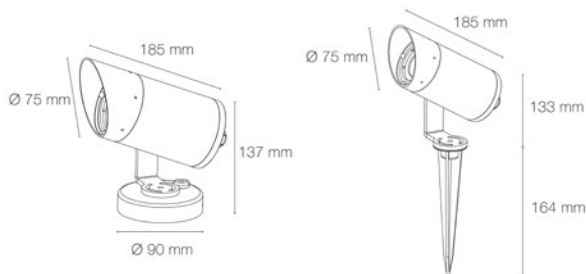

TUBE 2 SWITCH

Power supply/voltage: 230VAC

Number of LEDs: 1

Optical/diffuser/glass type: Low-glare optic

Lens material: Tempered glass

Surface treatment: Body and stake treated for corrosion resistance

Operating temperature: -20°C/+40°C

Additional information: Colour temperature adjustment via switch

Black

W	KELVIN	LUMENS	LUMENS/W	CRI		A → G	CODE
ON BASE							
<i>Wired for 1m</i>							
Die-cast aluminium body							
10	2400K/3000K/4000K	920/990/1000	100	>80	10°	HO5RN-F	38616
	2400K/3000K/4000K	920/990/1000	100	>80	23°	3x0,75mm²	38316
ON SPIKE							
<i>Wired for 1m with quick connectors IP68 Plug & Play</i>							
Die-cast aluminium body and spike							
10	2400K/3000K/4000K	920/990/1000	100	>80	10°	HO5RN-F	38416