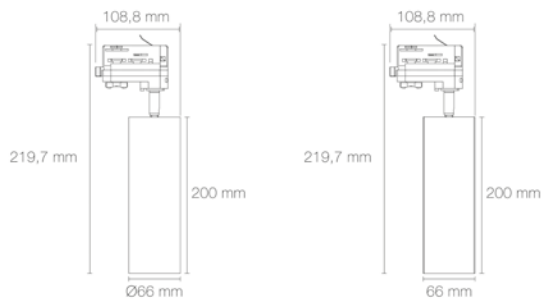

SHAPE	CODE
Matt White	Round	29200
	Square	29210
Matt Black	Round	29201
	Square	29211

H05S-K