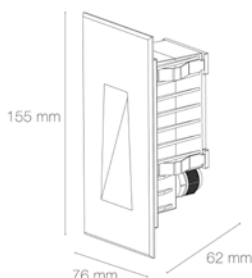

SET'IN 6.2

Power supply/voltage: 230VAC
Material: Aluminium body and bezel
Surface treatment: Anti-corrosion treatment
Pre-wiring: Wired for 0.3m
Operating temperature: -20°C/+40°C
Recessed dimensions: 71mm x 135mm

							WHITE	BLACK
W	KELVIN	LUMENS	LUMENS/W	CRI		A → G	CODE	CODE
3	3000K	59	18	>70	120°	-	37220	37230
	4000K	64	21				37221	37231