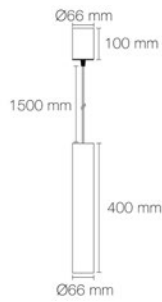

W	KELVIN	LUMENS	LUMENS/W	CRI	SDCM				A → G
Fitted with LED'UP UNIVERSAL SWITCH, TRIAC dimmable.									
6	2700K/3000K/4000K	500/525/600	88	90	5	230VAC	60°	H03W-F 2x0,5mm²	F