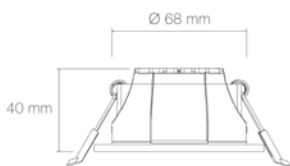

LED'UP UNIVERSAL SWITCH

Power/voltage: 230VAC

Dimming type: TRIAC dimming

Material: Aluminium

Lens material: Polycarbonate

Environmental resistance: White and matt black versions: salt spray tested to 750h

Quick connection: Terminal block

Operating temperature: -20°C/+40°C

Installation diameter: 68mm

Installation precaution(s): Possibility of installing matt white and matt black finish bezels outdoors under shelter

Additional information: Adapts to your preferences with its range of accessories:

Numerous possibilities for finish/bezel shapes

SWITCH

W	KELVIN	LUMENS	LUMENS/W	CRI	A → G	CODE
6	2700K/3000K/4000K	500/525/600	88	90	60°	57016

ACCESSORIES

Emergency Offering - Contact Sales