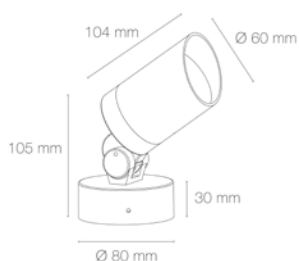

TUBE GU10

Power supply/voltage: 230VAC
Maximum power of the source (not included): 6W
Socket: GU10
Optical/diffuser/glass type: Low-glare honeycomb
Material: Aluminium body/stainless steel screws/PVC spike
Lens material: Glass
Surface treatment: Corrosion-resistant treated body
Environmental resistance: Resistance to salt spray 750h
Pre-wiring: Wired for 1.5m
Installation method: On spike or base
Operating temperature: -20°C/+40°C

+

ICE™ LAMPS
THE PERFECT MATCH

EN-DGU005
5W Dimmable GU10
2700K, 3000K,
4000K, 6400K