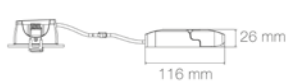

LED'UP UNIVERSAL SWITCH

Power/voltage: 230VAC

Dimming type: TRIAC dimming

Material: Aluminium

Lens material: Polycarbonate

Environmental resistance: White and matt black versions: salt spray tested to 750h

Quick connection: Terminal block

Operating temperature: -20°C/+40°C

Installation diameter: 68mm

Installation precaution(s): Possibility of installing matt white and matt black finish bezels outdoors under shelter

Additional information: Adapts to your preferences with its range of accessories:

Numerous possibilities for finish/bezel shapes

SWITCH

W	KELVIN	LUMENS	LUMENS/W	CRI	A → G	CODE
6	2700K/3000K/4000K	500/525/600	88	90	60°	57016

ACCESSORIES

Emergency Offering - Contact Sales