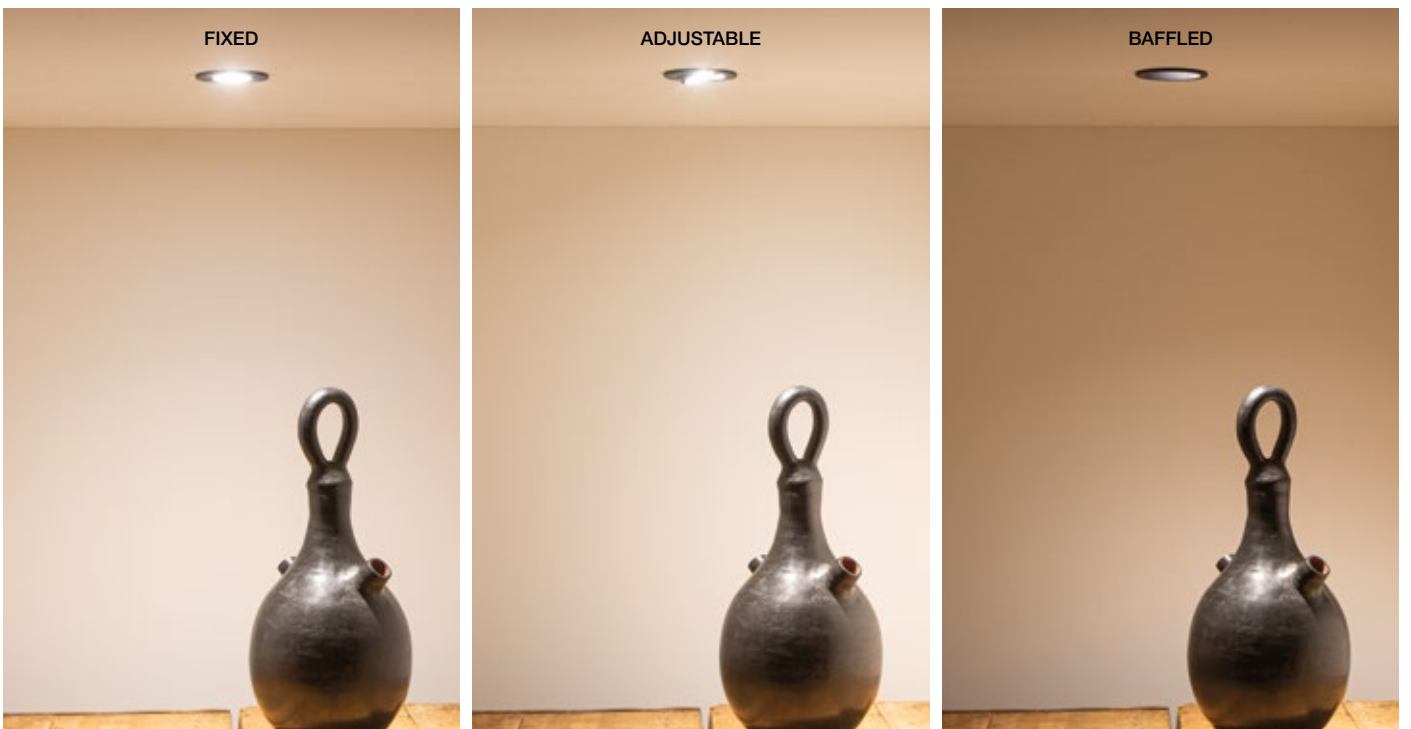

LED'UP UNIVERSAL BAFFLED & WALLWASHER 2 TONE

FIXED

ADJUSTABLE

BAFFLED

Choose the finish

The LED'UP UNIVERSAL bezel is matt white & round as standard. Other finishes can be selected from the options below to suit your chosen design aesthetic.