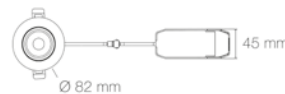

LED'UP UNIVERSAL SWITCH

Power/voltage: 230VAC

Dimming type: TRIAC dimming

Material: Aluminium

Lens material: Polycarbonate

Environmental resistance: White and matt black versions: salt spray tested to 750h

Quick connection: Terminal block

Operating temperature: -20°C/+40°C

Installation diameter: 68mm

Installation precaution(s): Possibility of installing matt white and matt black finish bezels outdoors under shelter

Additional information: Adapts to your preferences with its range of accessories:

Numerous possibilities for finish/bezel shapes

SWITCH

W	KELVIN	LUMENS	LUMENS/W	CRI	A → G	CODE
6	2700K/3000K/4000K	500/525/600	88	90	60°	57016

ACCESSORIES

Emergency Offering - Contact Sales