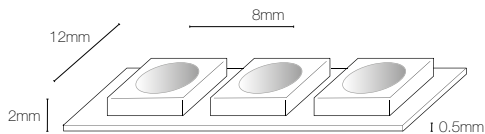

Power supply/voltage: 24VDC

Reel length: 30m

Operating temperature: -20°C/+45°C

Cut-point: 63mm

Installation precaution(s): 3M™ self adhesive backing, must be mounted on a clean surface. Strip must not be bent more than 60 degrees

Additional information: Connectors sold separately