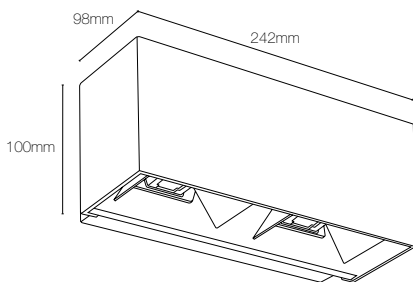

Premium

AURORA®

Klay™

Power supply/voltage: 230VAC
Type of optics/diffuser/glass: Clear optic
Lens material: Polycarbonate
Material: Aluminium
Surface treatment: Powder coated
Operating temperature: -20°C/+45°C
Additional information: Adjustable beam angle, colour temperature adjustment via switch

W		KELVIN	LUMENS	LUMENS/W	CRI		A → G	CODE	
10	Black ●	3000K	730	73	80	15-60°		EN-WL10BLK/30	Single
		4000K	860	86				EN-WL10BLK/40	
18	Black ●	3000K	1250	69	80	15-60°		EN-WL18BLK/30	Twin
		4000K	1280	71				EN-WL18BLK/40	

Light Effect - Single

Light Effect - Twin