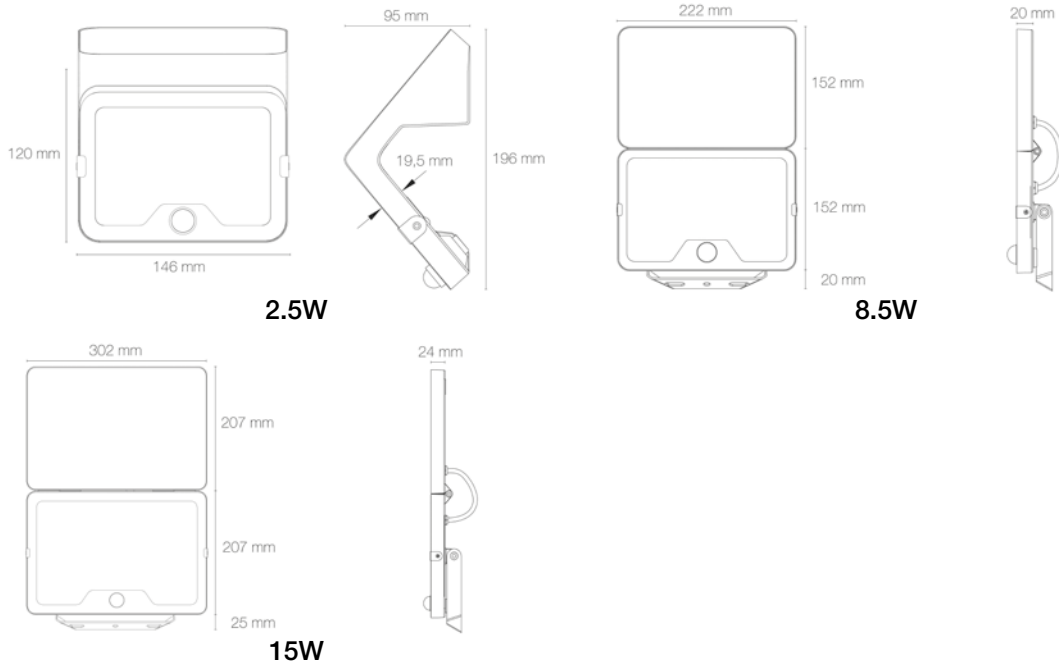

Light Grey

ANTHRACITE GREY   LIGHT GREY

W	KELVIN	LUMENS	LUMENS/W	CRI	A → G	CODE	CODE

SURFACE-MOUNTED

Remote control: No

2.5	3000K	300	120	>80	120°	-	67000	67100

ON A REMOTE BRACKET

variation with included remote control
Remote control: Yes

8.5	3000K	1200	140	>80	120°	-	67010	67110
15	3000K	2000	140	>80	120°	-	67020	67120