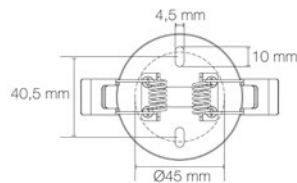

ANOVI UNIVERSAL BOXE LED

Material: Aluminium

Optical/diffuser/glass type: Low glare honeycomb

Lens material: Polycarbonate

Quick connection: Terminal Block

Operating temperature: -20°C/+40°C

Additional information: Adapts to your preferences with its range of accessories

W	KELVIN	LUMENS	LUMENS/W	CRI	SDCM				A → G
6	2700K/3000K/4000K	500/525/600	88	90	5	230VAC	60°	H05S-K	F

Mounted with LED'UP UNIVERSAL SWITCH, TRIAC variation