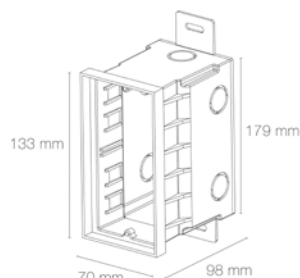

SET'IN 6.2

Power supply/voltage: 230VAC
Material: Aluminium body and bezel
Surface treatment: Anti-corrosion treatment
Pre-wiring: Wired for 0.3m
Operating temperature: -20°C/+40°C
Recessed dimensions: 71mm x 135mm