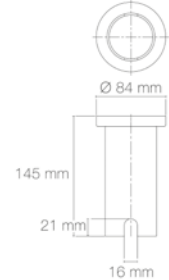

ROUND

SQUARE

W	KELVIN	LUMENS	LUMENS/W	CRI	A → G	CODE	CODE	
10	2400K/3000K/4000K	1000/1090/1140	114	>80	10°	HO5RN-F	54106	54116
		1000/1090/1140	114		23°	3x0,75mm²	54006	54016

LIGHTING *low-glare optics*