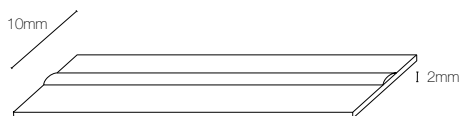

Power supply/voltage: 24VDC

Reel length: 20m

Operating temperature: -20°C/+45°C

Cut-point: 50mm

Installation precaution(s): 3M™ self adhesive backing, must be mounted on a clean surface. Strip must not be bent more than 60 degrees

Additional information: Connectors sold separately

24V
House icon
CRI 80
III
26,500H
Warranty 3 YEARS