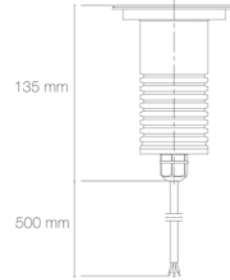

ROUND

SQUARE

W	KELVIN	LUMENS	LUMENS/W	CRI	A → G	CODE	CODE	
10	2400K/3000K/4000K	1000/1090/1140	114	>80	10°	HO5RN-F	54106	54116
		1000/1090/1140	114		23°	3x0,75mm²	54006	54016

LIGHTING *low-glare optics*