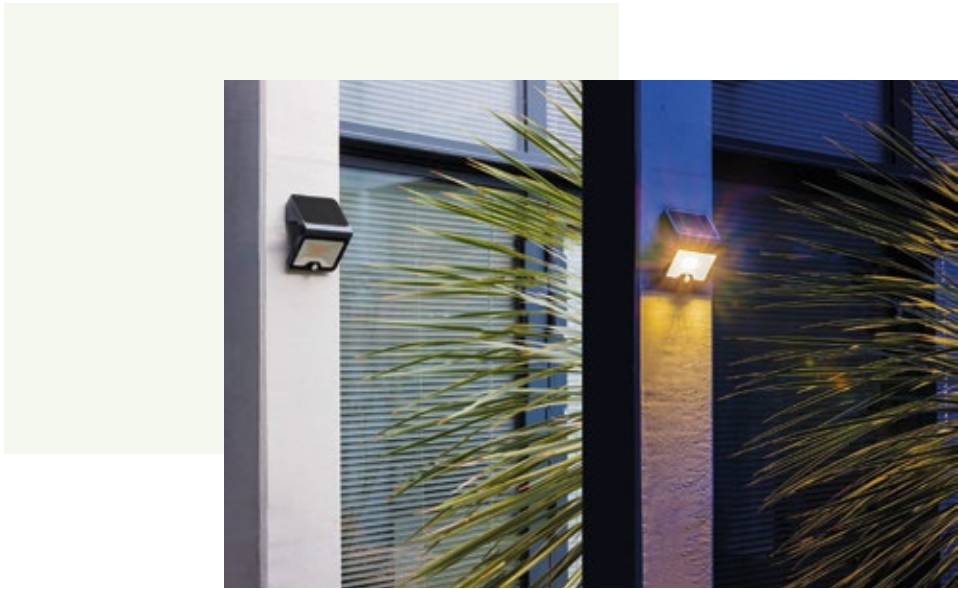

ON A REMOTE BRACKET

variation with included remote control
 Remote control: Yes

| | | | | | | | | |
|-----|-------|------|-----|-----|------|---|-------|-------|
| 8.5 | 3000K | 1200 | 140 | >80 | 120° | - | 67010 | 67110 |
| 15 | 3000K | 2000 | 140 | >80 | 120° | - | 67020 | 67120 |