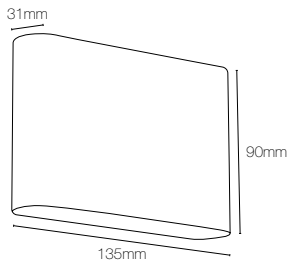

WallE™ CS

Power supply/voltage: 230VAC
Type of optics/diffuser/glass: Frosted prismatic optic
Lens material: Polycarbonate
Material: Aluminium
Surface treatment: Powder coated
Operating temperature: -20°C/+45°C
Additional information: Colour temperature adjustment via switch

W		KELVIN	LUMENS	LUMENS/W	CRI	Beam	A → G	CODE
6	White	2700K/3300K/4000K	650	108	80	8°	A → G	EN-WL6CSW
	Black	2700K/3300K/4000K	650	108	80	8°	A → G	EN-WL6CSBLK
	Grey	2700K/3300K/4000K	650	108	80	8°	A → G	EN-WL6CSG