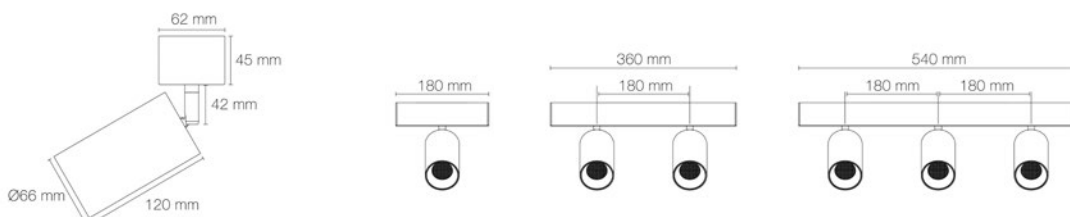

W	KELVIN	LUMENS	LUMENS/W	CRI	SDCM				A → G
Fitted with LED'UP UNIVERSAL SWITCH, TRIAC dimmable.									
6	2700K/3000K/4000K	500/525/600	88	90	5	230VAC	60°	H05S-K	F