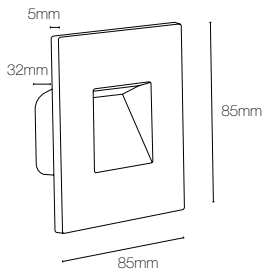

Black Bezel
(sold separately)

W	KELVIN	LUMENS	LUMENS/W	CRI	Beam	A → G	CODE
4	2700K/3000K/4000K	<175	<44	80	80°	A → G	EN-FW1

ACCESSORIES

FIXED ALUMINIUM BEZEL OPTIONS

	Colour: White.	EN-FWB2W
	Colour: Black.	EN-FWB2BLK