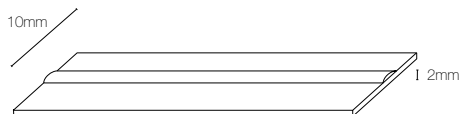

W/M	KELVIN	LUMENS/M	LUMENS/W	LEDs/M	CRI	Beam Angle	A → G	CODE
16	2700K-6500K	900	56	640	80	130°	F	EN-ST1024CX

ACCESSORIES

LED STRIP CONNECTORS

	LEDline™ COB CX strip connector.	EN-ST1024CXA
	LEDline™ COB CX wired strip connector.	EN-ST1024CXB
	LEDline™ COB CX inter-connection strip connector.	EN-ST1024CXC

LED DRIVERS

	16W Non-dimmable 24V constant voltage driver.	1m per driver	AU-LED1624CV
	120W Non-dimmable 24V constant voltage driver.	10m per driver	EN-LED12024