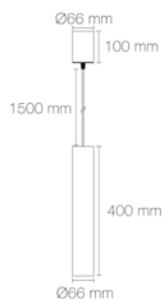

CODE
Matt White	H03W-F	29400
Matt Black	2x0,5mm²	29401