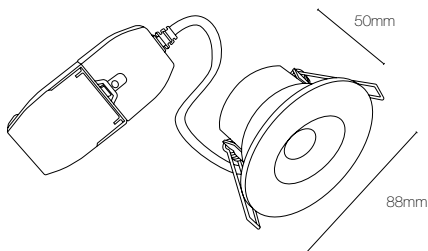

CRI 90

30 Min
60 Min
90 Min

3000K
4000K
5700K

4W
6W

IP65

40,000H

Warranty
5 YEARS