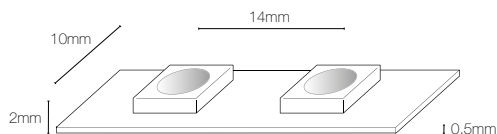

Power supply/voltage: 24VDC

Reel length: 30m

Operating temperature: -20°C/+45°C

Cut-point: 100mm

Installation precaution(s): 3M™ self adhesive backing, must be mounted on a clean surface. Strip must not be bent more than 60 degrees

Additional information: Connectors sold separately