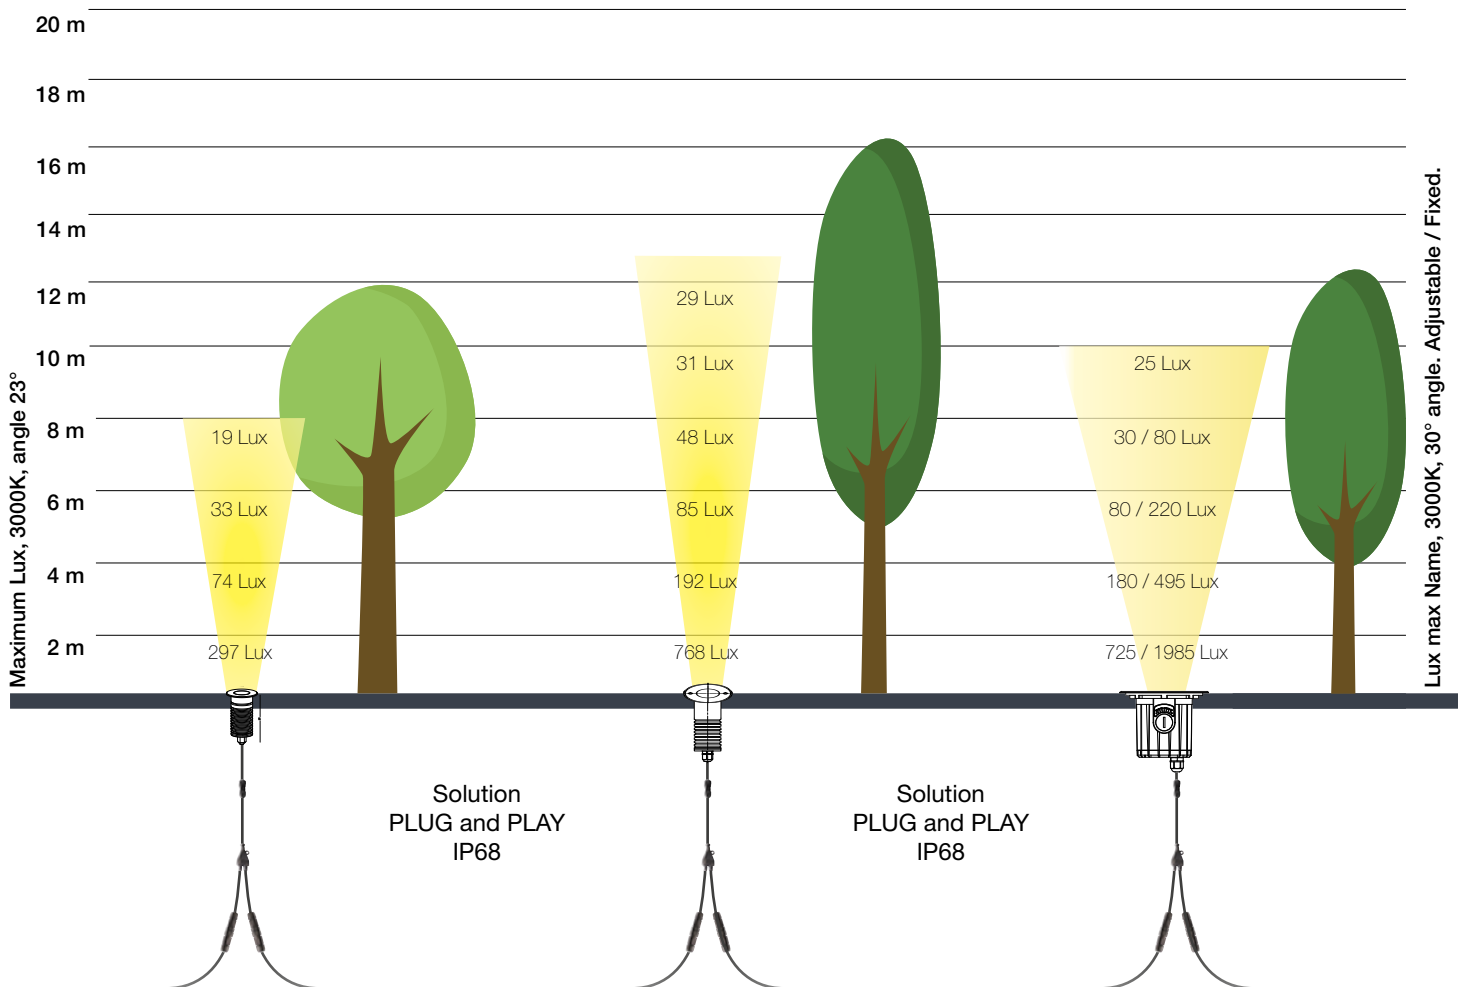

Compact and discrete single colour uplights.

Colour switchable with beam angle options for varied effects.

An adjustable optic, sturdy, and comfortable thanks to its honeycomb accessory.

COLOSS 1

5W

Optics 23°

COLOSS 2 SWITCH

10W

Optics 10° - 23°

DEEP LIGHT 173

7 - 11W

Optics 30° Adjustable or Fixed

COLOSS 1
230V

Ø 60mm
350 → 430lm
5 W

- 3000K
- 4000K

COLOSS 2
SWITCH

Ø 95mm
1000 → 1140lm
10 W

- 2400K
- 3000K
- 4000K

DEEP LIGHT
173

Ø 173mm
570 → 830lm
7 → 11 W

- 3000K
- 4000K