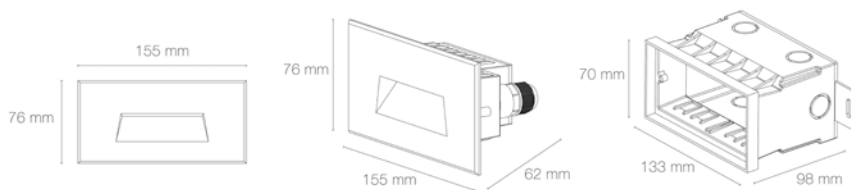

WHITE	BLACK
W	KELVIN	LUMENS	LUMENS/W	CRI	△	A → G	CODE	CODE
2	3000K	85	43	>70	120°		37200	37210
	4000K	92	46				37201	37211