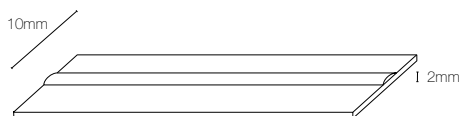

Additional information: Connectors sold separately

RGB colour changing

| W/M | KELVIN | LUMENS/M | LUMENS/W | LEDs/M | CRI | Beam Angle | A → G | CODE |
|-----|--------|----------|----------|--------|-----|------------|-------|--------------|
| 15 | - | | | 840 | - | 130° | - | EN-ST1024RGB |