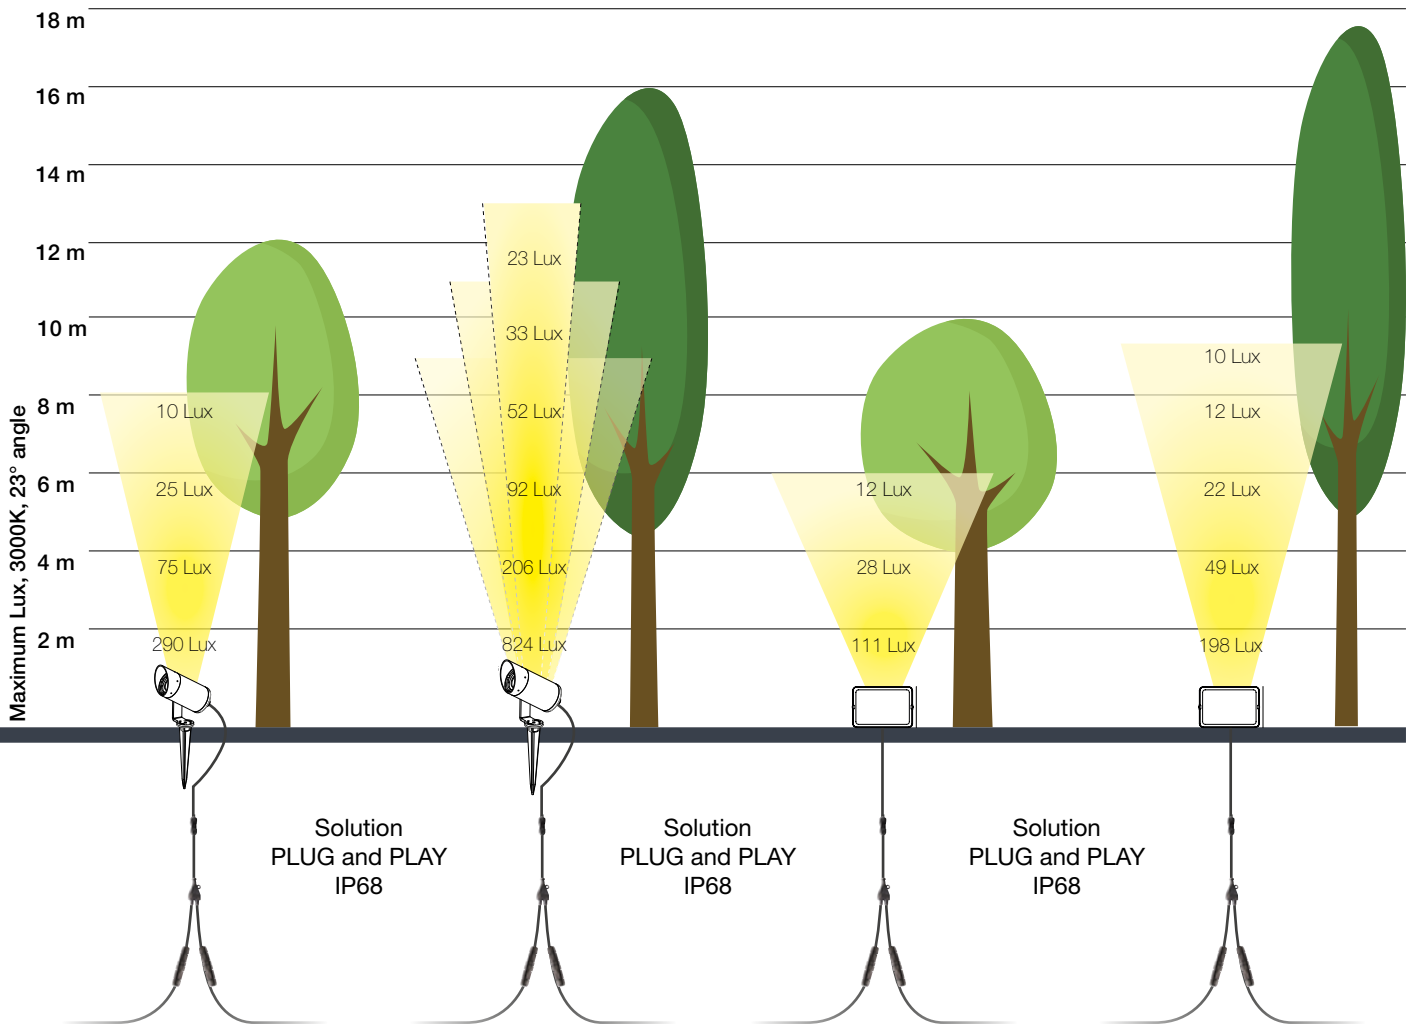

Elegant spotlights (corrosion-resistant treatment) with a brightness of up to 460lm.

Adjustable colour temperature and resistant spotlights (corrosion-resistant treatment).

Modern and high-quality design for autonomous and energy-efficient lighting.

TUBE 1

5W

Optics
23°

TUBE 2 SWITCH

10W

Optics
10° - 23°

ELIOS SOLAR

8.5W

Optics
120°

ELIOS SOLAR

15W

Optics
120°

TUBE 1

440 → 460lm
5 W

- 3000K
- 4000K

TUBE 2 SWITCH

920 → 1000lm

- 2400K
- 3000K
- 4000K

ELIOS SOLAR
8.5W

1200lm

- 3000K

ELIOS SOLAR
15W

2000lm

- 3000K