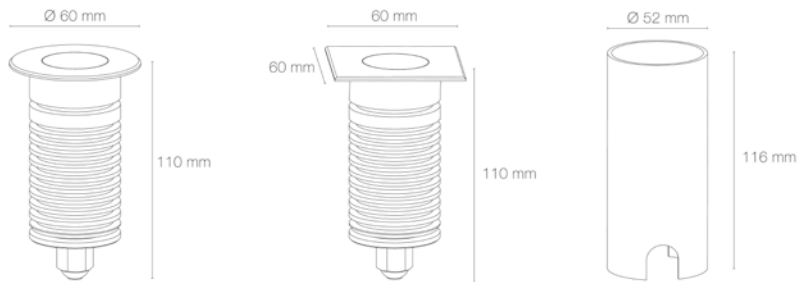

COLOSS 1 - 230V

Power supply/voltage: 230VAC

Number of LEDs: 1

Material: Aluminium body/stainless steel 316L bezel

Lens material: Tempered glass

Surface treatment: Corrosion-resistant treated body

Pre-wiring: Wired for 0.5m with quick connectors IP68 Plug & Play male and female

Operating temperature: -20°C/+40°C

Recessed diameter: 52mm

Installation precaution(s): Recessed diameter specified for installation without recessing pot

										ROUND	SQUARE
W	KELVIN	LUMENS	LUMENS/W	CRI			A → G	CODE	CODE		
LIGHTING <i>Low-glare optics</i>											
5	3000K	350	70	>80	23°	HO5RN-F	3x0,75mm²	F	53980	53990	
	4000K	430	86					E	53981	53991