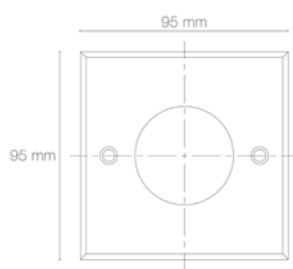

ROUND

SQUARE

W	KELVIN	LUMENS	LUMENS/W	CRI	A → G	CODE	CODE	
10	2400K/3000K/4000K	1000/1090/1140	114	>80	10°	HO5RN-F	54106	54116
		1000/1090/1140	114		23°	3x0,75mm²	54006	54016

LIGHTING *low-glare optics*