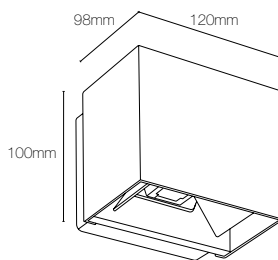

Premium

AURORA®

Klay™

Power supply/voltage: 230VAC
Type of optics/diffuser/glass: Clear optic
Lens material: Polycarbonate
Material: Aluminium
Surface treatment: Powder coated
Operating temperature: -20°C/+45°C
Additional information: Adjustable beam angle, colour temperature adjustment via switch

W		KELVIN	LUMENS	LUMENS/W	CRI		A → G	CODE	
10	Black ●	3000K	730	73	80	15-60°		EN-WL10BLK/30	Single
		4000K	860	86				EN-WL10BLK/40	
18	Black ●	3000K	1250	69	80	15-60°		EN-WL18BLK/30	Twin
		4000K	1280	71				EN-WL18BLK/40	

Light Effect - Single

Light Effect - Twin