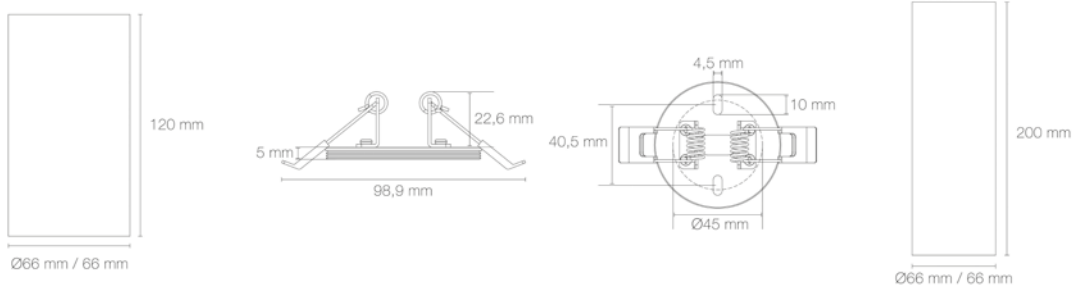

SHAPE	INSTALLATION	EMBEDDING DIAMETER	WIRING	CODE	
12cm			round	Recessed/Protruding Installation under false ceiling.	45mm	Wired with a length of 160mm.	29000	
			Matt White ☐				square	29010
			Matt Black ☐				round	29001
							square	29011
20cm			round	Protruding Installation under concrete, brick, slab ceiling.		Wired with a length of 100mm.	H05S-K 29100	
			Matt White ☐				square	29110
			Matt Black ☐				round	29101
							square	29111