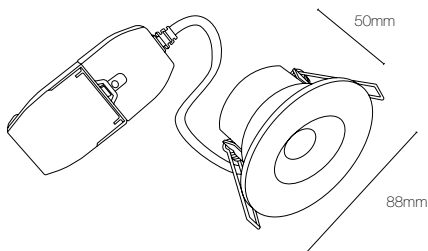

R6™

Power supply/voltage : 230VAC

Dimming: TRIAC dimmable

Material: Aluminium

Lens material: Polycarbonate

Quick connection: FastRFix™ connector with loop in loop out push-fit terminals

Operating temperature: -20°C/+45°C (non-insulation covered))

Recess height: 50mm low profile design for shallow ceiling voids

Additional information: Tested in 30, 60 and 90 minute solid timber joists, 30 minute i-joists and metal web joists

6W CRI90

W	KELVIN	LUMENS	LUMENS/W	CRI	Beam Angle	A → G	CODE
6	3000K	580	97	90	60°	G	AU-R6FFH/30
6	4000K	620	103	90	60°	G	AU-R6FFH/40

ACCESSORIES

FIXED POLYCARBONATE BEZEL OPTIONS

	Colour: Matt Black.	AU-R6BZMB
	Colour: Polished Chrome.	AU-R6BZPC
	Colour: Satin Nickel.	AU-R6BZSN
	Colour: Antique Brass.	AU-R6BZAB

FIXED FIRE RATED ADAPTOR PLATES

	85-145mm. Colour: White.	AU-AP600W
	85-145mm. Colour: Matt White.	AU-AP600MW
	85-145mm. Colour: Polished Chrome.	AU-AP600PC
	85-145mm. Colour: Satin Nickel.	AU-AP600SN

EMERGENCY PACK

	3 hour maintained emergency pack	AU-FRLM10EMB