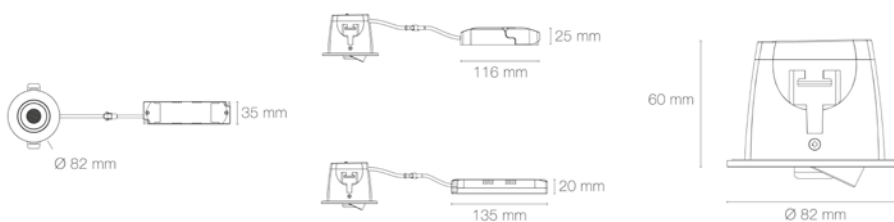

LED'UP UNIVERSAL PRO & PRO DALI

Power/voltage: 230VAC

Dimming type: TRIAC dimming, DALI PUSH dimming

Material: Aluminium

Lens material: Polycarbonate

Environmental resistance: White and matt black versions: salt spray tested to 750h

Quick connection: Terminal block

Operating temperature: -20°C/+40°C

Installation diameter: 68mm

Installation precaution(s): Possibility of installing matt white and matt black finish bezels outdoors under shelter

Additional information: Adapts to your preferences with its range of accessories: Numerous possibilities for finish/bezel shapes

PRO

W	KELVIN	LUMENS	LUMENS/W	CRI	Beam Angle	A → G	CODE
9.5	2700K/3000K/3500K/4000K	980/1015/1025/970	108	90	38°	E	57116
	2700K/3000K/3500K/4000K	980/1015/1025/970	108		60°	E	57126

PRO DALI

W	KELVIN	LUMENS	LUMENS/W	CRI	Beam Angle	A → G	CODE
9.5	2700K-6500K	1000	105	90	38°	E	57216
	2700K-6500K	1000	105		60°	E	57226

ACCESSORIES

Emergency Offering - Contact Sales