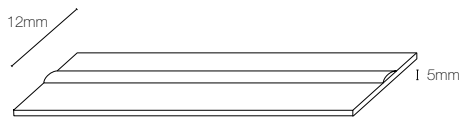

Premium

AURORA®

LEDline™ COB - IP67

Power supply/voltage: 24VDC

Reel length: 10m

Operating temperature: -20°C/+45°C

Cut-point: 50mm

Installation precaution(s): 3M™ self adhesive backing, must be mounted on a clean surface. Strip must not be bent more than 60 degrees

Additional information: IP67 Connector kit sold separately

W/M	KELVIN	LUMENS/M	LUMENS/W	LEDs/M	CRI	A → G	CODE
12	2700K	1080	90	480	130°	G	EN-ST10241IP/27
	3000K	1140	95			F	EN-ST10241IP/30
	4000K	1200	100			F	EN-ST10241IP/40

ACCESSORIES

CONNECTOR KIT

LEDLine™ COB IP67 strip connector kit.

EN-ST10241PCK

LED DRIVERS

16W IP68 Non-dimmable 24V constant voltage driver.

1m per driver

AU-LED1624IP

60W IP67 Non-dimmable 24V constant voltage driver.

5m per driver

AU-LED6024IP