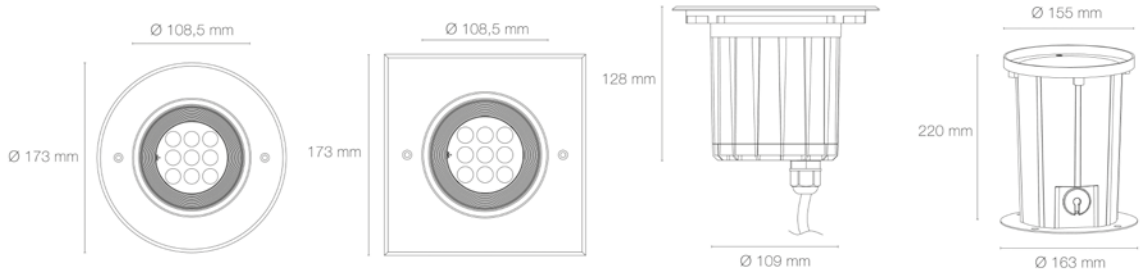

LUMINOUS
EFFICIENCY UP
TO 83LM/W

PRE-WIRED
IP68 FAST CONNECTIONS
PLUG AND PLAY

DEEP LIGHT 173 - 230V

Power supply/voltage: 230VAC
Material: Aluminium body/stainless steel 316L bezel
Lens material: Tempered glass
Surface treatment: Corrosion-resistant treated body
Environmental resistance: Paint resistant to salt spray 1000h
Pre-wiring: Wired for 0.5m with quick connectors IP68 Plug & Play male and female
Operating temperature: -20°C/+40°C
Recessed diameter: 150mm
Installation precaution(s): Recessed diameter specified for installation without recessing pot