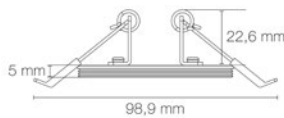

ANOVI UNIVERSAL BOXE LED

Material: Aluminium

Optical/diffuser/glass type: Low glare honeycomb

Lens material: Polycarbonate

Quick connection: Terminal Block

Operating temperature: -20°C/+40°C

Additional information: Adapts to your preferences with its range of accessories

W	KELVIN	LUMENS	LUMENS/W	CRI	SDCM				A → G
6	2700K/3000K/4000K	500/525/600	88	90	5	230VAC	60°	H05S-K	F

Mounted with LED'UP UNIVERSAL SWITCH, TRIAC variation