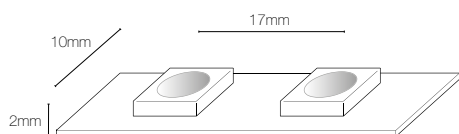

Additional information: Connectors sold separately

Wall controller
(white or black)
AU-CXWC1W
AU-CXWC1B

All in one driver
(75W or 150W)
AU-RGBCXWD1
AU-RGBCXWD2

Remote control
(4 zone or 1 zone)
AU-CXRC2
AU-CXRC1