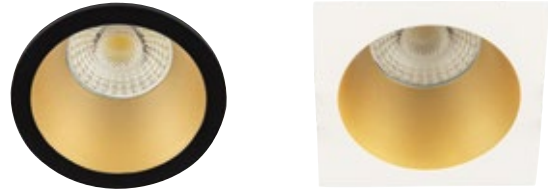

LED'UP UNIVERSAL BAFFLED & WALLWASHER 2 TONE

FIXED

ADJUSTABLE

BAFFLED

Choose the finish

The LED'UP UNIVERSAL bezel is matt white & round as standard. Other finishes can be selected from the options below to suit your chosen design aesthetic.