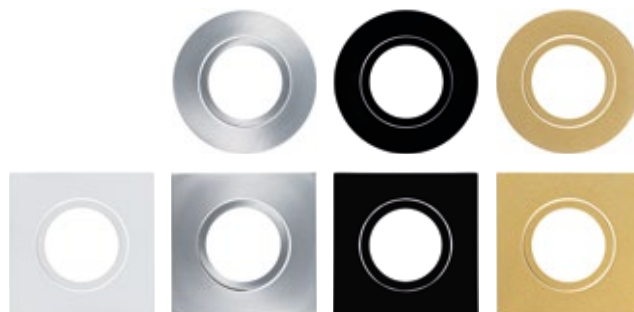

Round dimensions: Ø82mm x 45.90mm

Square dimensions: 82mm x 82mm x 45.90mm

ADJUSTABLE VERSIONS

Not compatible with the fixed LED'UP UNIVERSAL

LED'UP UNIVERSAL

| | ROUND | SQUARE |
|---|-------|--------|
|  | CODE | CODE |
|  | | 5730 |
|  | 5713 | 5733 |
|  | 5715 | 5735 |
|  | 5716 | 5736 |