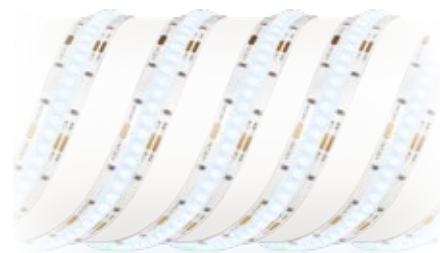

colour tuneable

| W/M | KELVIN | LUMENS/M | LUMENS/W | LEDs/M | CRI | Beam Angle | A → G | CODE |
|-----|-------------|----------|----------|--------|-----|------------|-------|-------------|
| 16 | 2700K-6500K | 900 | 56 | 640 | 80 | 130° | F | EN-ST1024CX |