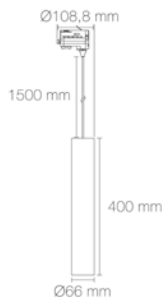

CODE
Matt White ☐	H03W-F	29440
Matt Black ☐	2x0,5mm²	29441