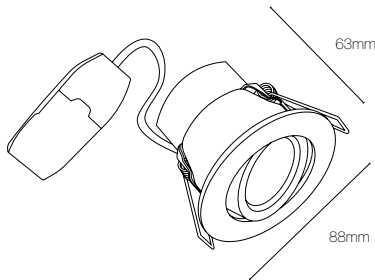

CRI 90
30 Min 60 Min 90 Min
3000K 4000K 5700K
4W 6W
IP65
40,000H
Warranty 5 YEARS